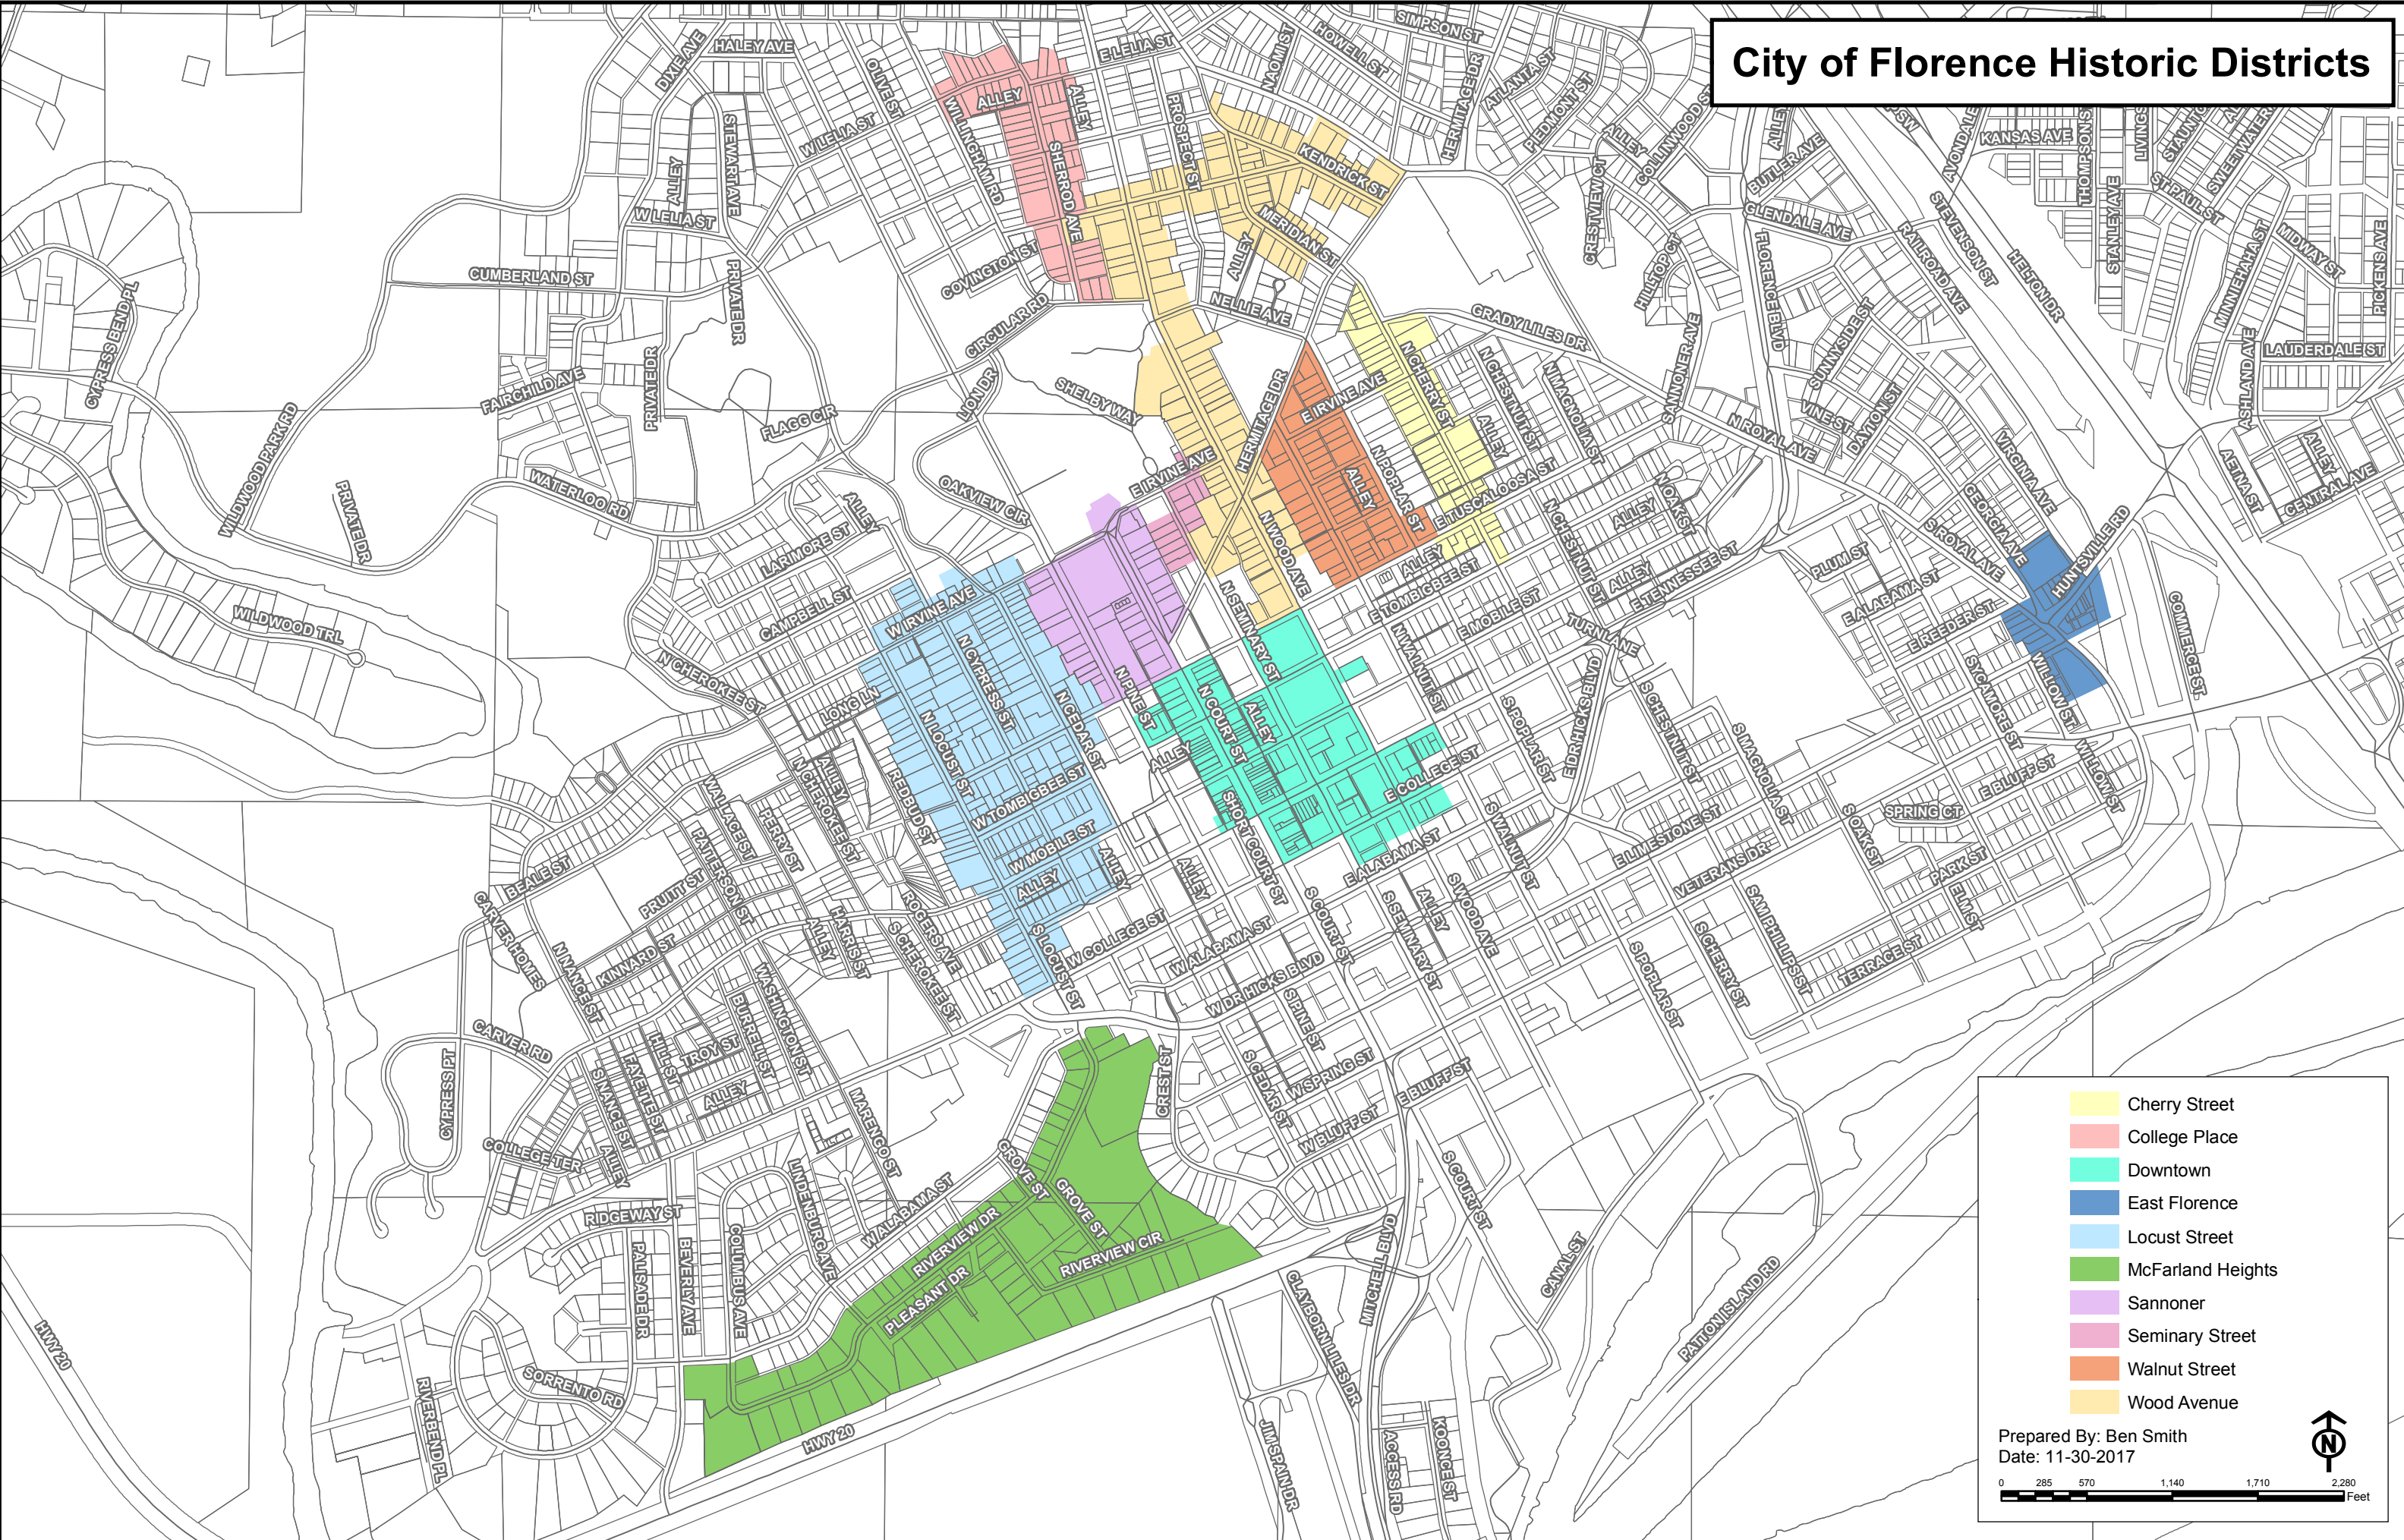

City of Florence Historic Districts

	Cherry Street
	College Place
	Downtown
	East Florence
	Locust Street
	McFarland Heights
	Sannoner
	Seminary Street
	Walnut Street
	Wood Avenue

Prepared By: Ben Smith
Date: 11-30-2017

0 285 570 1,140 1,710 2,280 Feet